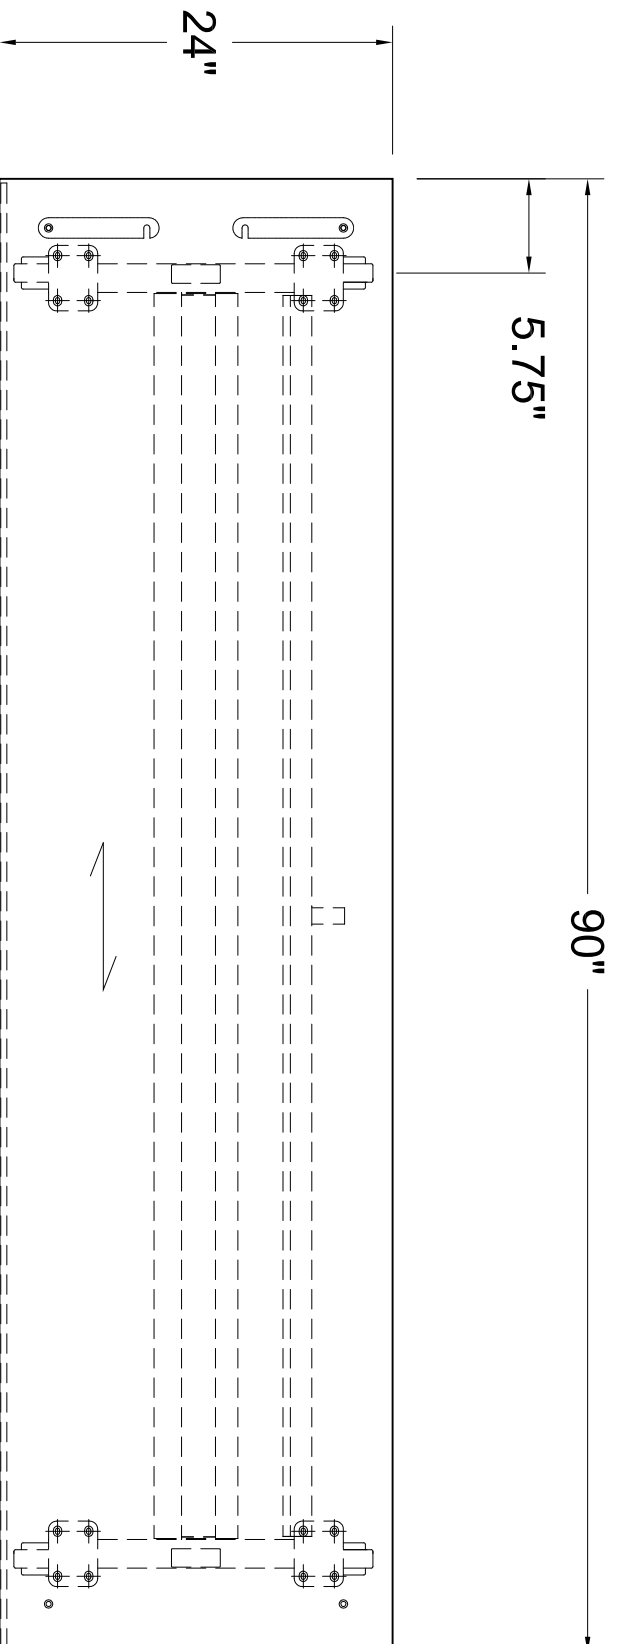

PLAN VIEW

90" x 24" METRONOME FLIP TOP TABLE

THIS DRAWING IS CONFIDENTIAL AND PROPRIETARY. NO PART OF THIS DRAWING MAY BE COPIED, DISCLOSED TO ANY THIRD PARTY OR USED FOR ANY PURPOSE WITHOUT THE EXPRESS WRITTEN AUTHORIZATION OF NIENKAMPER FURNITURE & ACCESSORIES